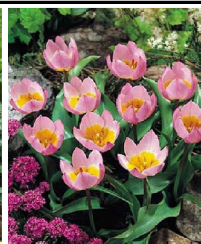

LILAC WONDER